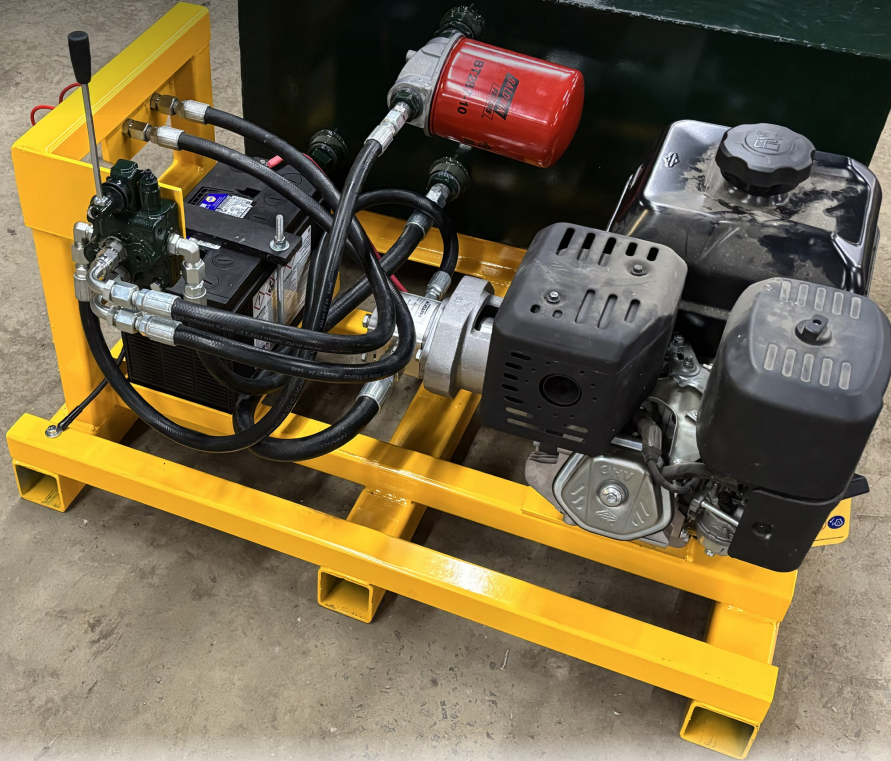

CORD KING INDEPENDENT HYDRAULIC POWER PACK

With Quick Connects

An Essential Part of your Firewood Setup

Pallet Sized

STANDARD EQUIPMENT:

- 14 HP Vanguard Motor (with 3-year warranty)
- Pallet Sized – 38" x 40" x 20"
- Weight 1000lbs
- Flow – 35 GPM/9.25 l/min
- With quick connects